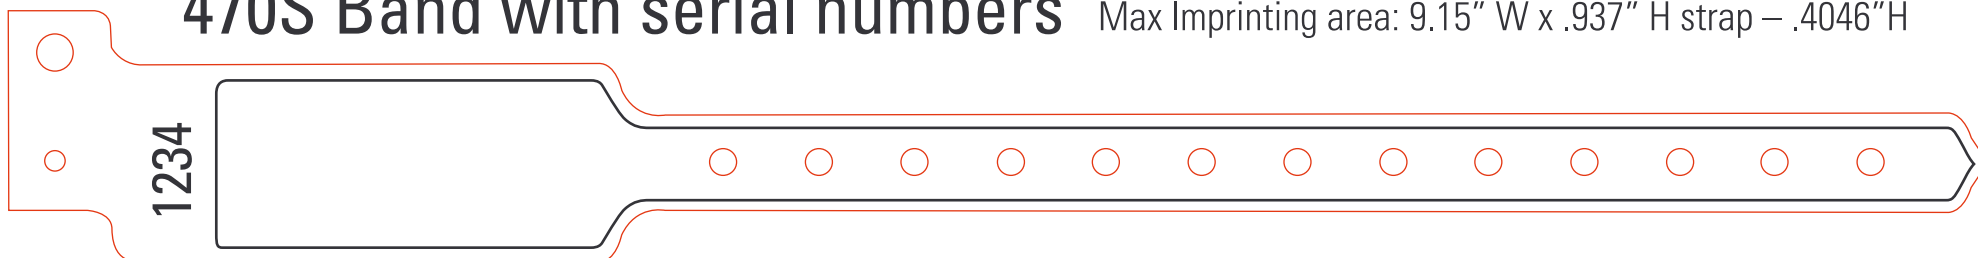

400S Band

Max Imprinting area: 9.75" W x .672" H

400S Band with serial numbers

Max Imprinting area: 9.3" W x .672" H

460S Band

Max Imprinting area: 12.25" W x .408" H

460S Band with serial numbers

Max Imprinting area: 11.8" W x .408" H

470S Band

Max Imprinting area: 9.6" W x .937" H strap – .4046" H

470S Band with serial numbers

Max Imprinting area: 9.15" W x .937" H strap – .4046" H

450S Band

Max Imprinting area: 10.85" W x .937" H (pocket only)-strap – .4046" H

450S Band with serial numbers

Max Imprinting area: 10.4" W x .937" H (pocket only)-strap – .4046" H