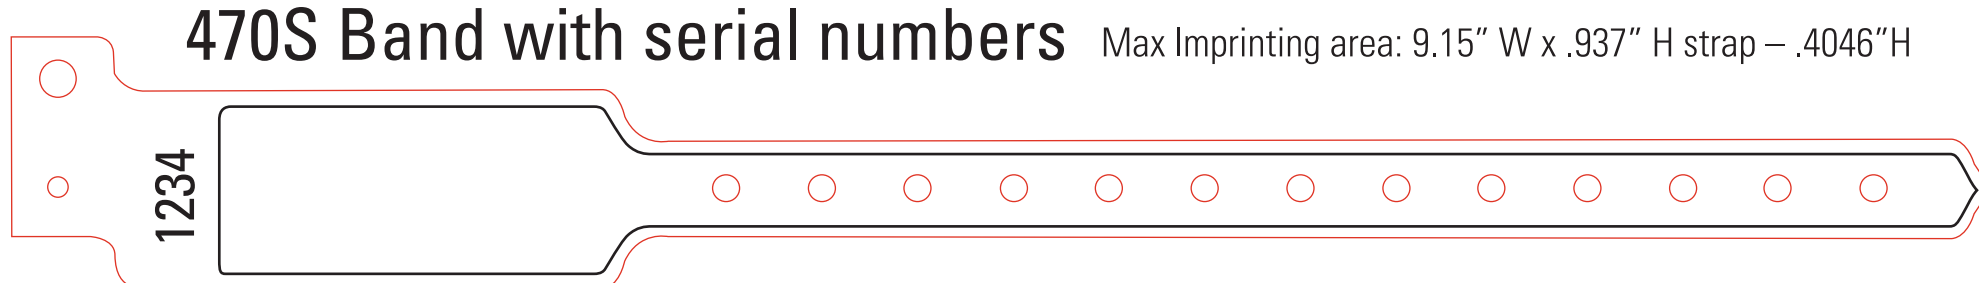

470S Band with serial numbers

Max Imprinting area: 9.15" W x .937" H strap – .4046" H