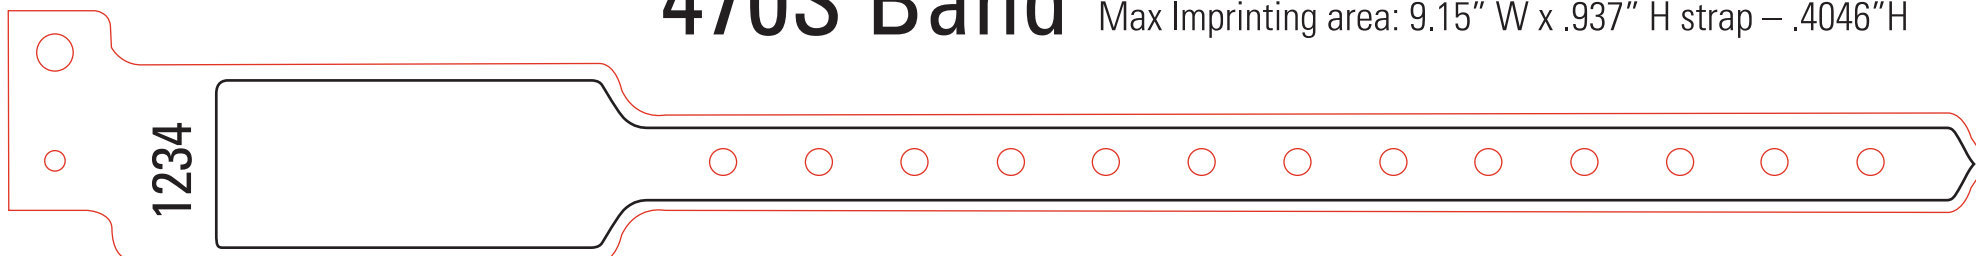

400S Band

Max Imprinting area: 9.75" W x .672" H

400S Band

Max Imprinting area: 9.3" W x .672" H

460S Band

Max Imprinting area: 12.25" W x .408" H

460S Band

Max Imprinting area: 11.8" W x .408" H

470S Band

Max Imprinting area: 9.6" W x .937" H strap – .4046" H

470S Band

Max Imprinting area: 9.15" W x .937" H strap – .4046" H

450S Band

Max Imprinting area: 10.85" W x .937" H (pocket only)-strap – .4046" H

450S Band

Max Imprinting area: 10.4" W x .937" H (pocket only)-strap – .4046" H