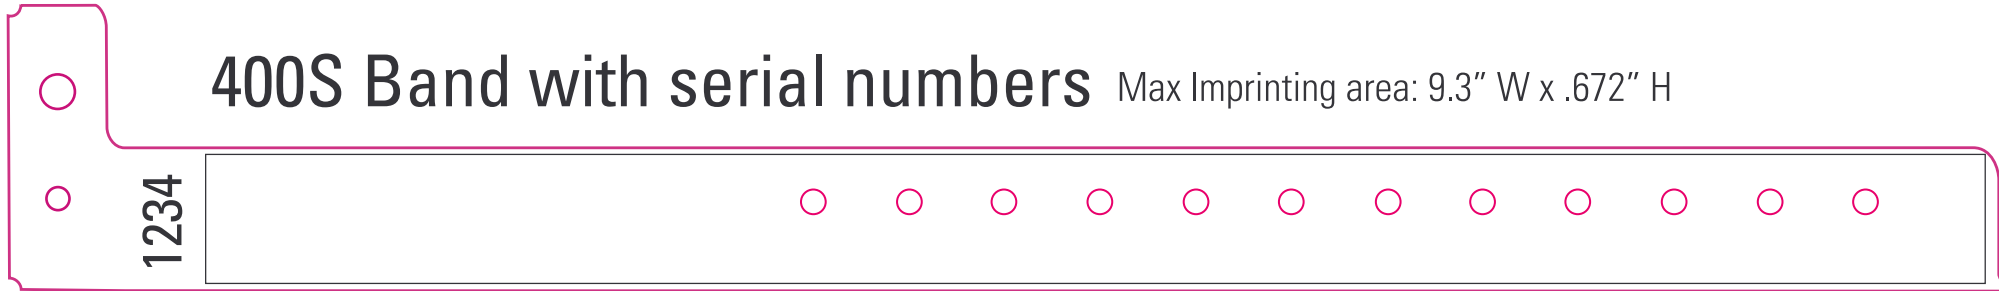

400S Band

Max Imprinting area: 9.75" W x .672" H

400S Band with serial numbers

Max Imprinting area: 9.3" W x .672" H

460S Band

Max Imprinting area: 12.25" W x .408" H

460S Band with serial numbers

Max Imprinting area: 11.8" W x .408" H

470S Band

Max Imprinting area: 9.6" W x .937" H strap – .4046" H

470S Band with serial numbers

Max Imprinting area: 9.15" W x .937" H strap – .4046" H

450S Band

Max Imprinting area: 10.85" W x .937" H (pocket only)-strap – .4046" H

450S Band with serial numbers

Max Imprinting area: 10.4" W x .937" H (pocket only)-strap – .4046" H