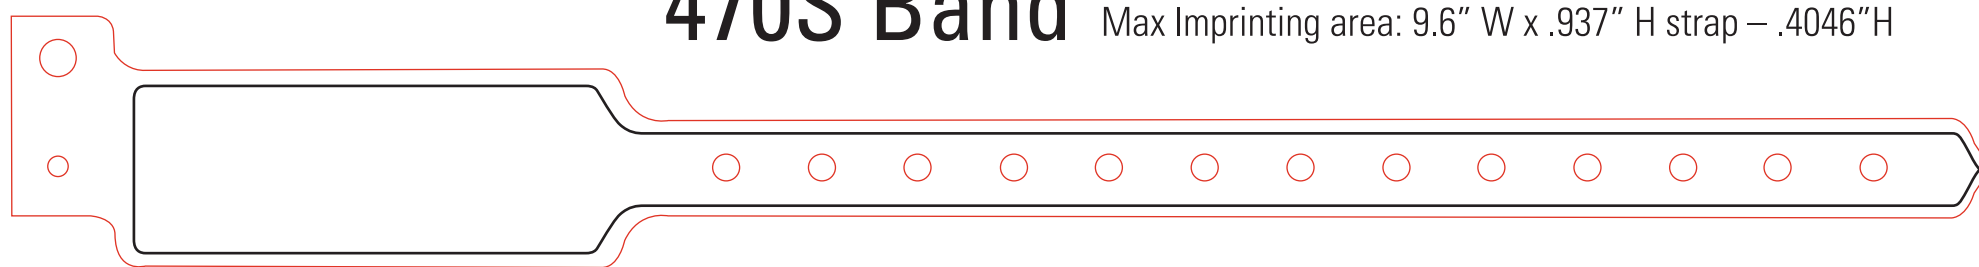

470S Band

Max Imprinting area: 9.6" W x .937" H strap – .4046" H