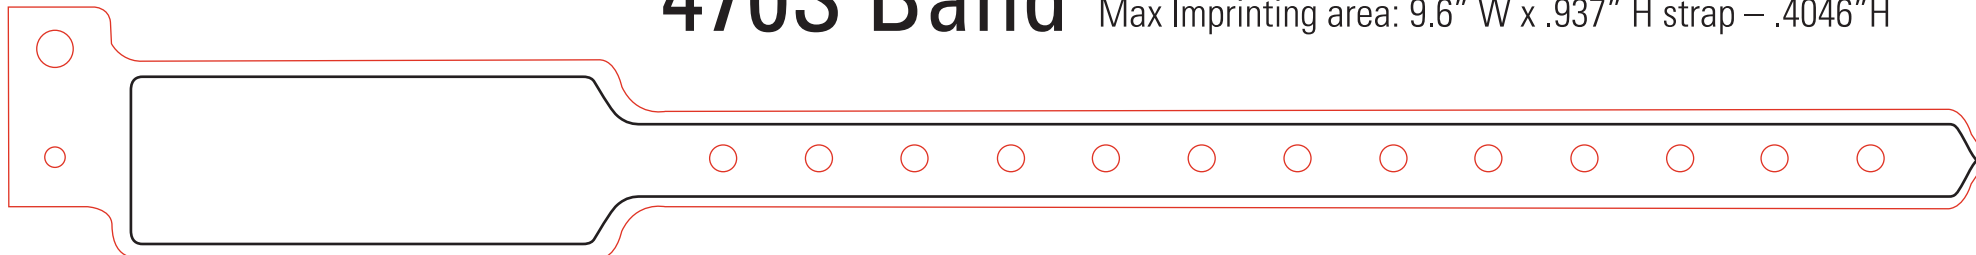

400S Band

Max Imprinting area: 9.75" W x .672" H

400S Band

Max Imprinting area: 9.3" W x .672" H

460S Band

Max Imprinting area: 12.25" W x .408" H

460S Band

Max Imprinting area: 11.8" W x .408" H

470S Band

Max Imprinting area: 9.6" W x .937" H strap – .4046" H

470S Band

Max Imprinting area: 9.15" W x .937" H strap – .4046" H

450S Band

Max Imprinting area: 10.85" W x .937" H (pocket only)-strap – .4046" H

450S Band

Max Imprinting area: 10.4" W x .937" H (pocket only)-strap – .4046" H