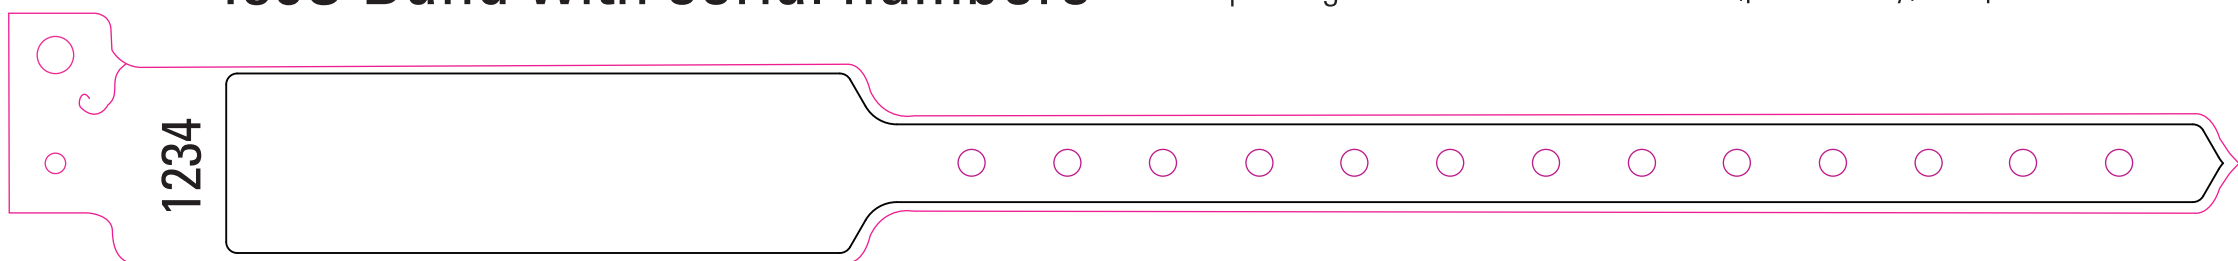

## 470S Band

Max Imprinting area: 9.6" W x .937" H strap – .4046" H

## 470S Band with serial numbers

Max Imprinting area: 9.15" W x .937" H strap – .4046" H

## 450S Band

Max Imprinting area: 10.85" W x .937" H (pocket only)-strap – .4046" H

## 450S Band with serial numbers

Max Imprinting area: 10.4" W x .937" H (pocket only)-strap – .4046" H