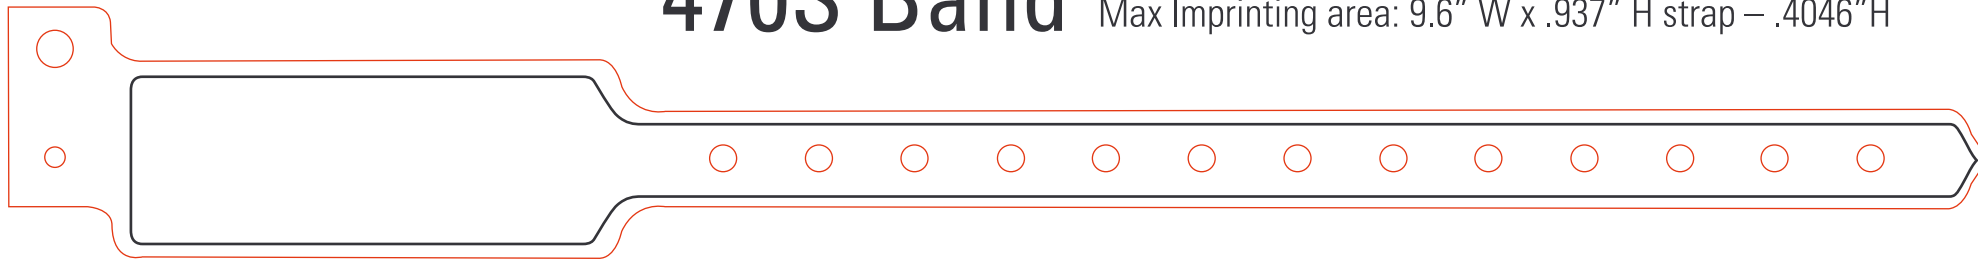

400S Band

Max Imprinting area: 9.75" W x .672" H

400S Band with serial numbers

Max Imprinting area: 9.3" W x .672" H

460S Band

Max Imprinting area: 12.25" W x .408" H

460S Band with serial numbers

Max Imprinting area: 11.8" W x .408" H

470S Band

Max Imprinting area: 9.6" W x .937" H strap – .4046" H

470S Band with serial numbers

Max Imprinting area: 9.15" W x .937" H strap – .4046" H

450S Band

Max Imprinting area: 10.85" W x .937" H (pocket only)-strap – .4046" H

450S Band with serial numbers

Max Imprinting area: 10.4" W x .937" H (pocket only)-strap – .4046" H