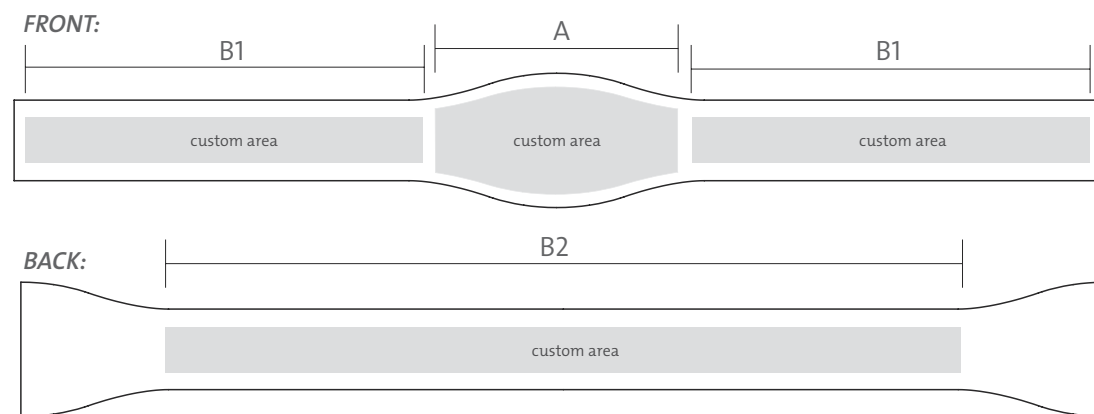

## Custom Options

Customize your PDC Smart® Rewearable wide strap wristband with any combination of silk screen printing, debossing, and embossing.

- Choose from custom options A and B1 or B2
- Standard lead time is three weeks from date of artwork approval & payment terms
- Silk screen & emboss/deboss mold fees apply
- See artwork specifications on back cover