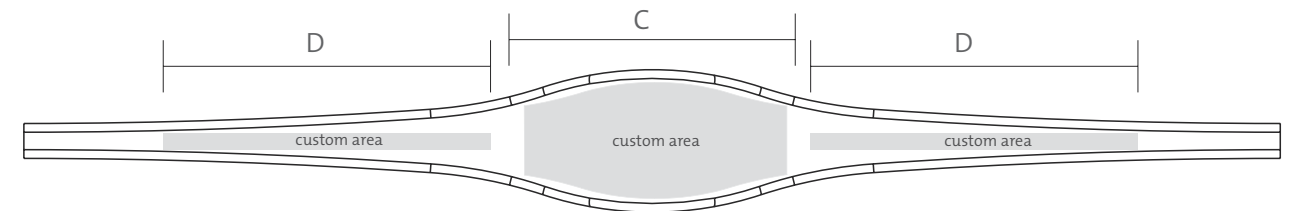

PDC Smart® Rewearable Wide Strap Wristband

Features a wide silicone strap to maximize custom artwork footprint.

Material: 100% silicone + embedded transponder
Packaging: 250 per box, ±2.5 lbs, 10"L x 11-5/8"W x 10"H carton size

- Flexible, waterproof silicone material makes it comfortable and durable for long lasting use
- Ideal for use as a season pass, gym membership, or other premium credential
- Boost your brand with multiple custom options
- Serves as the perfect souvenir
- Sell in your gift shop for retail revenue

Part Numbers:

Options:	ICODE SLI	Tag-it Plus	Mifare 1K
Adult (8")	RWSA-XX-PDJ-I	RWTA-XX-PDJ-I	RWMA-XX-PDJ-I
Youth (7")	RWSB-XX-PDJ-I	RWTB-XX-PDJ-I	RWMB-XX-PDJ-I
Child (6")	RWSC-XX-PDJ-I	RWTC-XX-PDJ-I	RWMC-XX-PDJ-I

Substitute XX for color:

WHITE 11	LIGHT PINK 12	BLUE 13	YELLOW 14	RED 16
ORANGE 17	LIGHT BLUE 18	BLACK 20	KELLY GREEN 22	LAVENDER 23
CRANBERRY 25	GRAY 26	HOT PINK 27	GRAPE 33	AQUA 35
DAY GLOW GREEN 39	GOLD 51	FOREST GREEN 61	TEAL 67	KHAKI 99

*Actual wristband colors may vary slightly from colors shown

Custom Options

Customize your PDC Smart® Rewearable wide strap wristband with any combination of silk screen printing, debossing, and embossing.

- Choose from custom options A and B1 or B2
- Standard lead time is three weeks from date of artwork approval & payment terms
- Silk screen & emboss/deboss mold fees apply
- See artwork specifications on back cover

Silk Screen Printing:

Print with up to 2 colors inside or outside of strap

Silk screen colors: black & white
Contact customer service at 866.403.6526 for additional silk screen color options