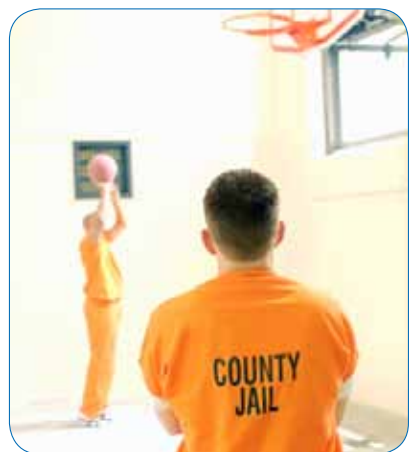

## INMATE ID WRISTBANDS

Precision Dynamics Corporation's revolutionary Clincher® Radio Frequency Identification (RFID) Wristbands bring an advanced level of identification and tracking to correctional and law enforcement facilities. RFID wristbands contain a microchip and antenna, which allow information to be written to and retrieved by RFID scanners. The system provides one of today's most advanced methods of automatic identification, offering increased security and point-of-contact compliance.